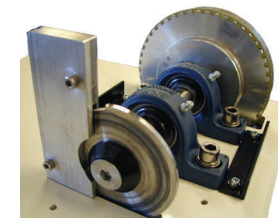

construction

By means of the **SCITEQ laboratory granulator**, granulation is easier and safer. The equipment consists of a rotating cutting device driven by a small electric motor via belt drive system. The speed of approx. 80 strokes per minute prevents heating of the granule and allows a continuous manual feed of the probe.

It is a two-in-one model which means that by just replacing a few components it is possible to make granules of both pipe slices up to 4mm thickness and from the MFI sticks. The cutting tool is easy replaceable.

The discharge of granules is through a pipe under which a collecting pan can be placed.

cutting tool system